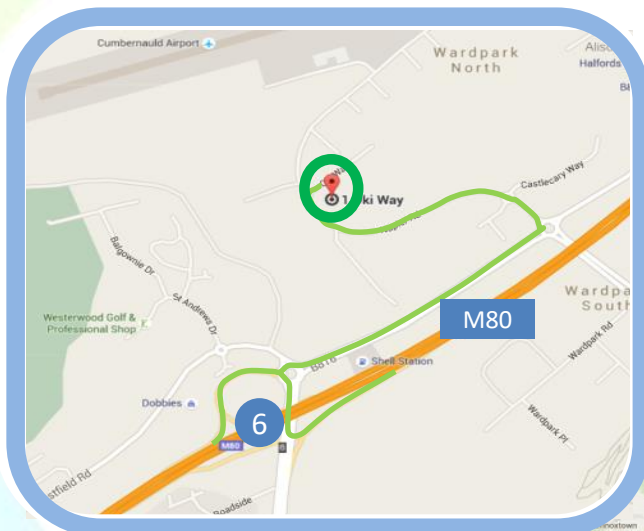

# Getting Here

The HVDC Centre is located in the heart of Scotland, with a range of transport options:

- Address** 11 Auchindoun Way, Wardpark, Cumbernauld, G68 0FQ.
- Train** We are located 3 miles from Cumbernauld train station, and 4 miles from Croy train station, both have Taxi ranks.
- Bus** First Group runs busses from Glasgow, Falkirk and Stirling to Cumbernauld, please visit their website for details: [firstgroup.com](http://firstgroup.com) (ask to get off at Wardpark North from which the Centre is a short walk).
- Taxi** Central Cars (01236 722 772).
- Car** Located off Junction 6 of the M80, 15 miles north of Glasgow (EV charging is available).
- Plane** Glasgow airport is closest (23 miles), Edinburgh airport is 31 miles.
- Bike** Secure bike storage and showers are available on-site.
- Hotel** We recommend: The Westerwood Hotel (1 St Andrews Drive, Cumbernauld, G68 0EW).

Map data ©2017 Google